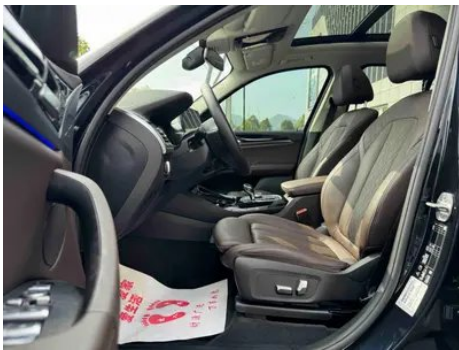

Vehicle Detail Report

BMW X3 2022 xDrive25i M Sports suit

Basic Information

Brand	BMW
Mileage	71,000 km
Color	Black
First Registration	2022-07-01
Transfer Count	0

Vehicle Images

Vehicle Condition

1. Original metal body panels with factory paint.