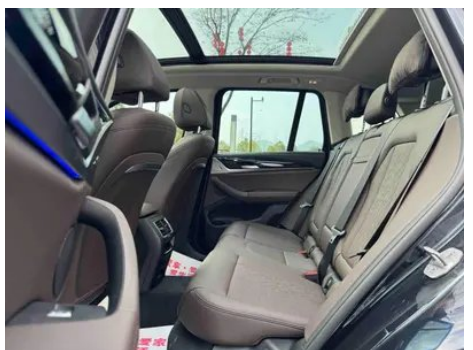

Vehicle Detail Report

BMW X3 2022 xDrive25i M Sports suit

Basic Information

Brand	BMW
Mileage	71,000 km
Color	Black
First Registration	2022-07-01
Transfer Count	0

Vehicle Images

Vehicle Condition

1. Original metal body panels with factory paint.