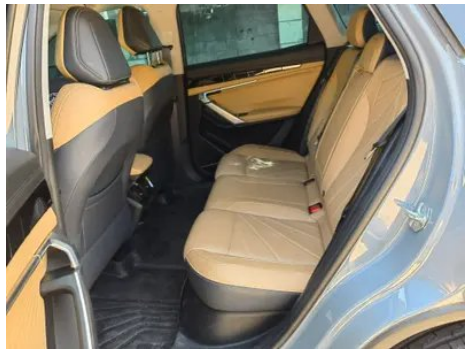

Vehicle Detail Report

Geely Boyue L 2023 1.5TD DCT Premium Trim

Basic Information

Brand	Geely
Mileage	24,900 km
Color	Blue
First Registration	2023-03-01
Transfer Count	0

Vehicle Images

Vehicle Condition

1. Spare wheel well, Dust and sand residue.