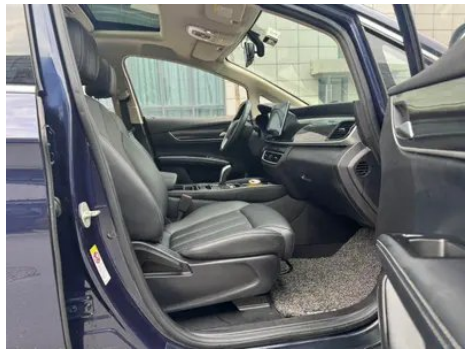

Vehicle Condition

1. Right upper side rail, Deformation. 2. Left rocker panel, Outer-side deformation. 3. Right rocker panel, Outer-side deformation.

Configuration Information

Model Information

Model Name	BYD Song MAX 2019 1.5T Automatic Zhilian Ruiyi Skylight 7 seat Country VI
Launch Date	2019.06