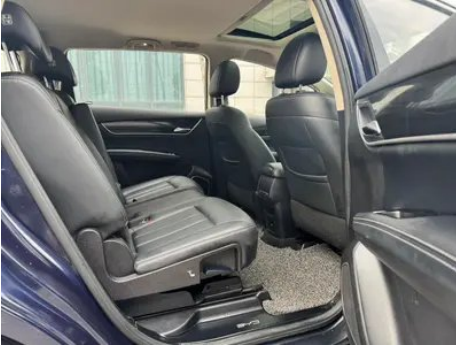

Vehicle Condition

1. Right upper side rail, Deformation. 2. Left rocker panel, Outer-side deformation. 3. Right rocker panel, Outer-side deformation.

Configuration Information

Model Information

Model Name	BYD Song MAX 2019 1.5T Automatic Zhilian Ruiyi Skylight 7 seat Country VI
Launch Date	2019.06