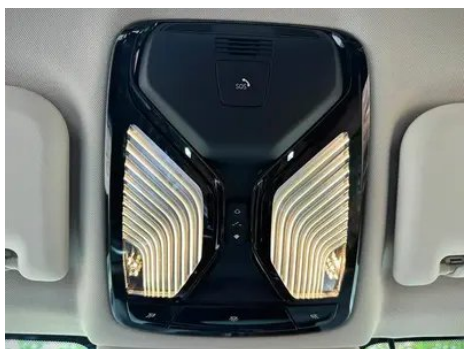

Vehicle Detail Report

BMW X3 2023 xDrive30i Leading Type M Obsidian Night Suit

Basic Information

Brand	BMW
Mileage	54,000 km
Color	Dark gray
First Registration	2023-11-01
Transfer Count	0

Vehicle Images

Vehicle Condition