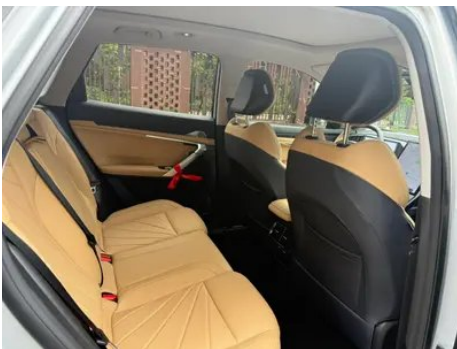

Vehicle Detail Report

Geely Boyue L 2023 1.5TD DCT Premium Trim

Basic Information

Brand	Geely
Mileage	6,000 km
Color	Silver-gray
First Registration	2024-06-01
Transfer Count	0

Vehicle Images

Vehicle Condition