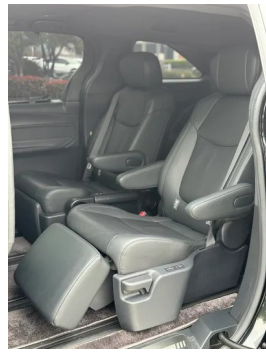

Vehicle Detail Report

Toyota Sienna 2023 Restyling Dual Power 2.5L Premium Edition

Basic Information

Brand	Toyota
Mileage	37,000 km
Color	Black
First Registration	2023-10-01
Transfer Count	0

Vehicle Images