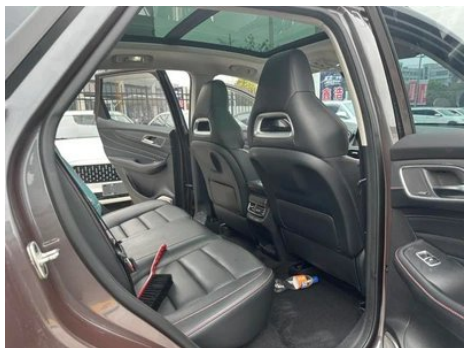

Vehicle Detail Report

MG Pilot 2021 400TGI Automatic four-wheel drive Trophy Flagship Edition

Basic Information

Brand	MG
Mileage	50,000 km
Color	Other
First Registration	2021-05-01
Transfer Count	0

Vehicle Images