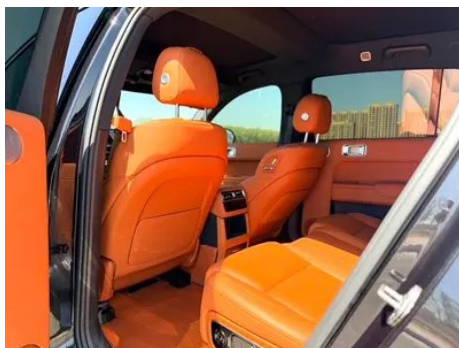

Vehicle Detail Report

Li Auto L7 2024 Pro version

Basic Information

Brand	Li Auto
Mileage	45,000 km
Color	Black
First Registration	2024-11-01
Transfer Count	1

Vehicle Images

Vehicle Condition

1. Original metal body panels with factory paint.