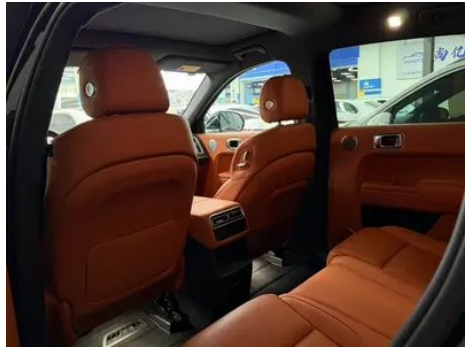

Vehicle Detail Report

Li Auto L7 2024 Pro version

Basic Information

Brand	Li Auto
Mileage	45,000 km
Color	Black
First Registration	2024-11-01
Transfer Count	1

Vehicle Images

Vehicle Condition

1. Original metal body panels with factory paint.