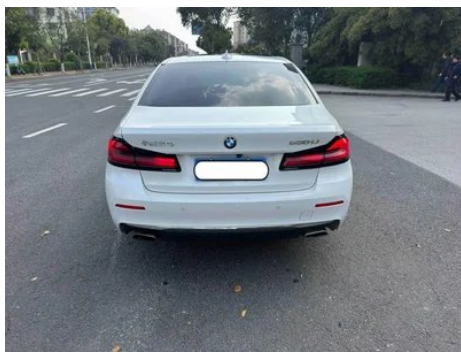

Vehicle Detail Report

BMW 5 Series 2022 Three changes 530Li Premium Class Luxury Set

Basic Information

Brand	BMW
Mileage	71,000 km
Color	White
First Registration	2022-09-01
Transfer Count	0

Vehicle Images

Vehicle Condition

1. Left rocker panel exterior trim, Scratch. 2. Right rocker panel exterior trim, Scratch.

"●" = Standard equipment

"_" = Not available

"○" = Optional equipment.

Note: These are Chinese market vehicles. Warranty coverage is not available outside of China.