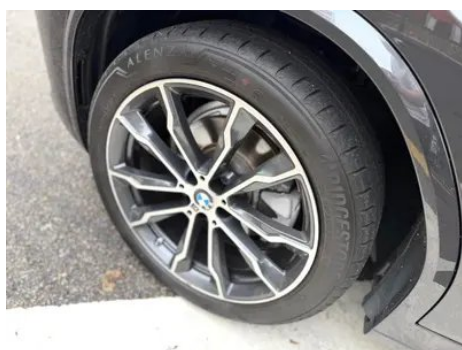

Vehicle Detail Report

BMW X3 2022 xDrive30i Leading Type M Obsidian Night Suit

Basic Information

Brand	BMW
Mileage	78,000 km
Color	Black
First Registration	2021-12-01
Transfer Count	1

Vehicle Images

Vehicle Condition

1. Inner side of right B-pillar, Deformation. 2. Right rear quarter panel, Paint repair, Body panel repair.

Configuration Information

Model Information

Model Name	BMW X3 2022 xDrive30i Leading M Obsidian Night Suit
Launch Date	2021.08