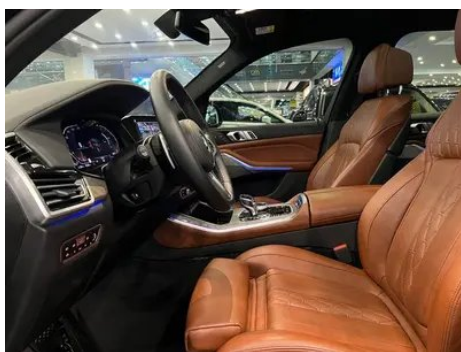

Vehicle Detail Report

BMW X5 2020 xDrive40i Premium Class M Sports suit

Basic Information

Brand	BMW
Mileage	80,000 km
Color	Black
First Registration	2020-12-01
Transfer Count	0

Vehicle Images