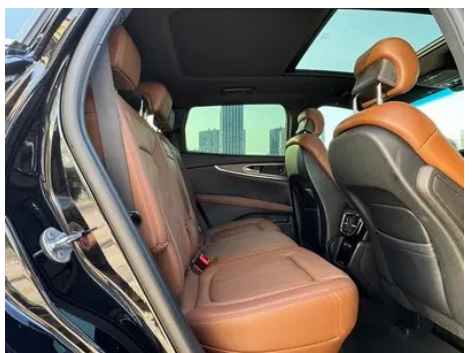

Vehicle Detail Report

Navigator 2021 2.7T Four-wheel drive Zunyao Edition

Basic Information

Brand	Lincoln
Mileage	54,000 km
Color	Black
First Registration	2022-05-01
Transfer Count	0

Vehicle Images

Vehicle Condition