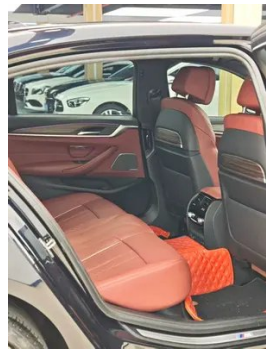

Vehicle Condition

1. Original metal body panels with factory paint.

Configuration Information

Model Information

Model Name	BMW 5 Series 2022 530Li Premium Class M Sports suit
Launch Date	2021.08

Basic parameters