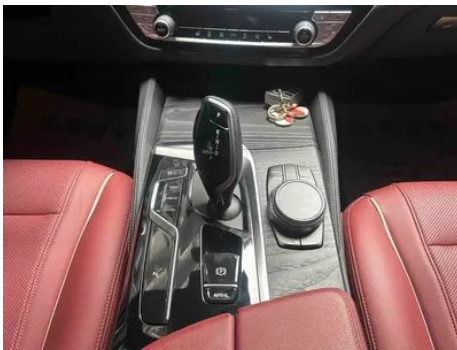

Vehicle Detail Report

BMW 5 Series 2023 530Li Leading Type M Sports suit

Basic Information

Brand	BMW
Mileage	45,000 km
Color	White
First Registration	2023-08-01
Transfer Count	0

Vehicle Images