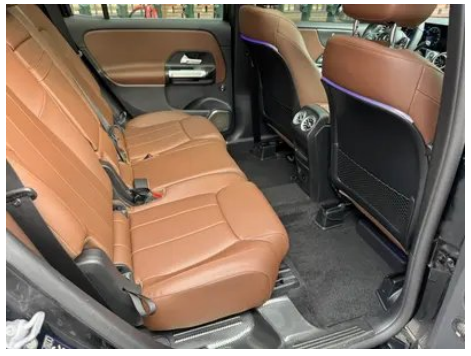

Vehicle Detail Report

Mercedes-Benz GLB 2021 GLB 200 Fashionable

Basic Information

Brand	Mercedes-Benz
Mileage	58,000 km
Color	Black
First Registration	2022-03-01
Transfer Count	0

Vehicle Images

Vehicle Condition