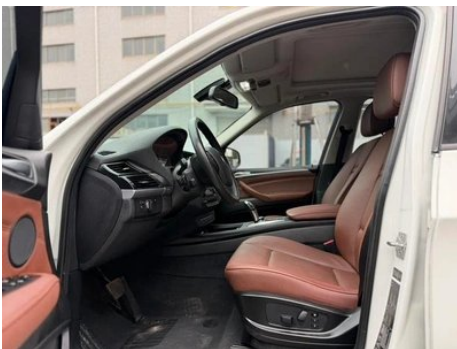

Vehicle Detail Report

BMW X5 (Imported) 2011 xDrive35i Leading

Basic Information

Brand	BMW
Mileage	149,000 km
Color	White
First Registration	2011-08-01
Transfer Count	1

Vehicle Images