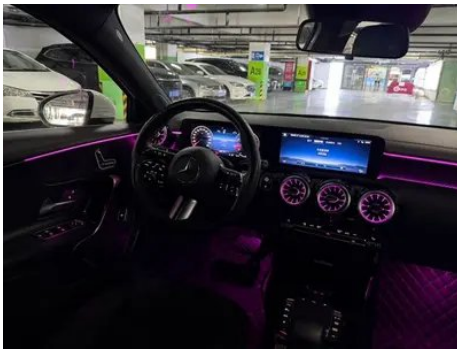

Vehicle Detail Report

Mercedes-Benz A-Class 2024 A 200 L Fashion Edition

Basic Information

Brand	Mercedes-Benz
Mileage	34,000 km
Color	White
First Registration	2024-01-01
Transfer Count	0

Vehicle Images

Vehicle Condition