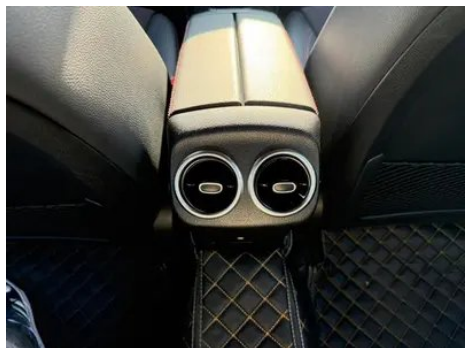

Vehicle Detail Report

Mercedes-Benz A-Class 2024 A 200 L Fashion Edition

Basic Information

Brand	Mercedes-Benz
Mileage	34,000 km
Color	White
First Registration	2024-01-01
Transfer Count	0

Vehicle Images