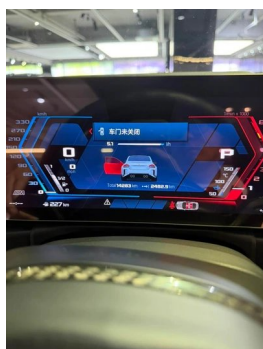

Vehicle Condition

1. Original metal body panels with factory paint.

Configuration Information

Model Information

Model Name	BMW M2 2023 M2
Launch Date	2022.12

Basic parameters

Vehicle Class	Sports car
Energy Type	Gasoline
Maximum Power (kW)	338
Maximum Torque (N·m)	550
Transmission	8-gear manual integration
Body Type	Hardtop Sports Car
Engine	3.0T 460 horsepower L6
Dimensions (L×W×H) (mm)	4580*1887*1403
Official 0-100 km/h Acceleration (s)	4.1