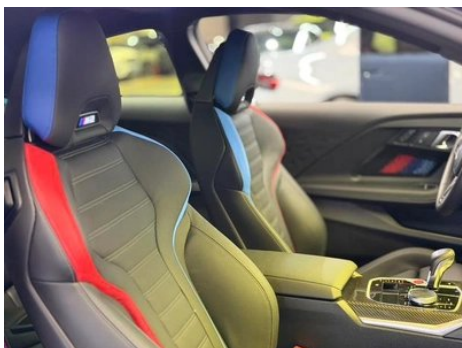

Vehicle Detail Report

BMW M2 2023 M2 Coupe

Basic Information

Brand	BMW
Mileage	14,000 km
Color	Blue
First Registration	2024-04-01
Transfer Count	1

Vehicle Images

Vehicle Condition

1. Original metal body panels with factory paint.