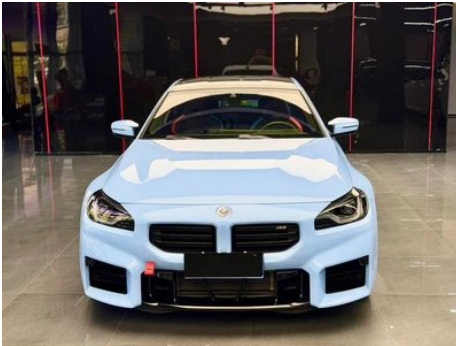

Vehicle Detail Report

BMW M2 2023 M2 Coupe

Basic Information

Brand	BMW
Mileage	14,000 km
Color	Blue
First Registration	2024-04-01
Transfer Count	1

Vehicle Images

Vehicle Condition

1. Original metal body panels with factory paint.