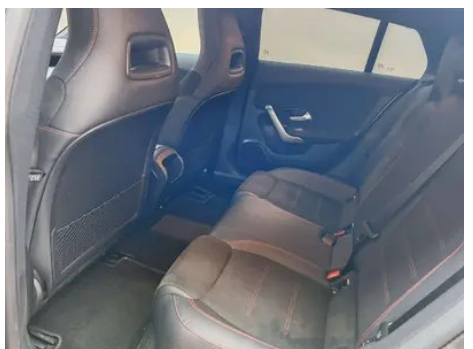

Vehicle Condition

1. Right rocker panel, Scratch damage. 2. Left rear quarter panel, Paint repair, Body panel repair.

Configuration Information

Model Information

Model Name	Mercedes-Benz CLA 2024 CLA 200 Sports Car Hunting
Launch Date	2023.11