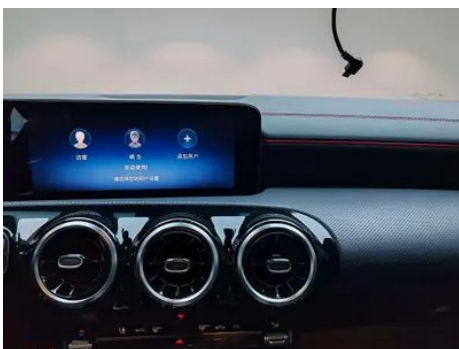

Vehicle Detail Report

Mercedes-Benz CLA 2024 CLA 200 Five-door hunting sports car

Basic Information

Brand	Mercedes-Benz
Mileage	23,000 km
Color	Dark gray
First Registration	2025-03-01
Transfer Count	1

Vehicle Images