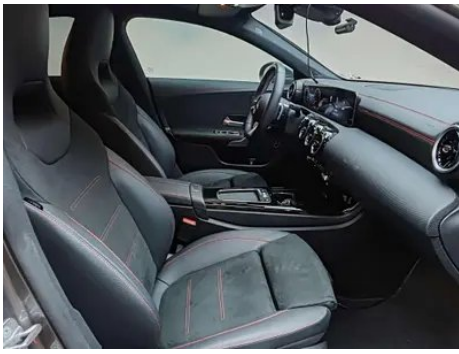

Vehicle Condition

1. Right rocker panel, Scratch damage. 2. Left rear quarter panel, Paint repair, Body panel repair.

Configuration Information

Model Information

Model Name	Mercedes-Benz CLA 2024 CLA 200 Sports Car Hunting
Launch Date	2023.11