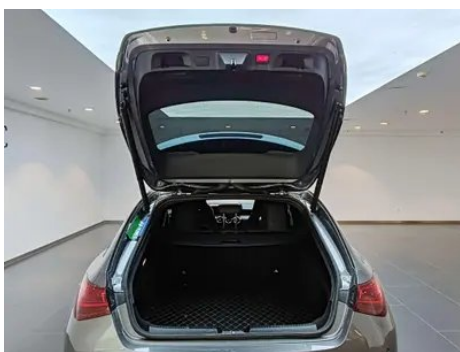

Vehicle Detail Report

Mercedes-Benz CLA 2024 CLA 200 Five-door hunting sports car

Basic Information

Brand	Mercedes-Benz
Mileage	23,000 km
Color	Dark gray
First Registration	2025-03-01
Transfer Count	1

Vehicle Images