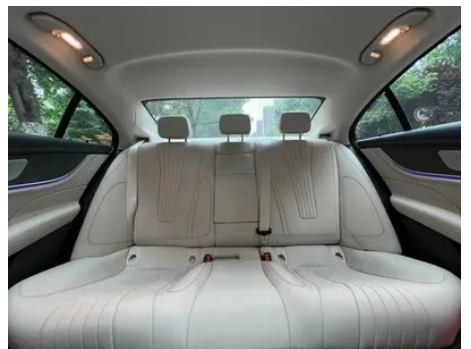

Vehicle Detail Report

Mercedes-Benz CLS 2023 CLS 300 Luxury type

Basic Information

Brand	Mercedes-Benz
Mileage	6,000 km
Color	Green
First Registration	2023-11-01
Transfer Count	0

Vehicle Images