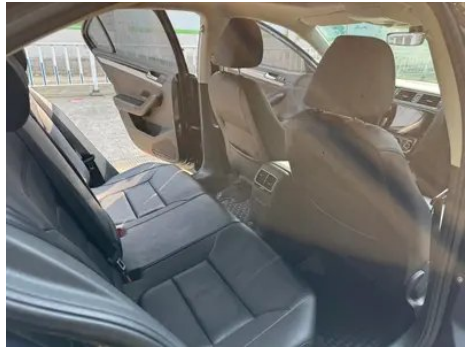

Vehicle Condition

1. Right front frame rail, Deformation. 2. Right rocker panel, Paint repair, Outer-side body panel repair. 3. Inner side of left B-pillar, Non-accident-related deformation. 4. Inner side of right B-pillar, Non-accident-related deformation. 5. Right front fender structure, Deformation. 6. Left rear quarter panel, Paint repair, Body panel repair. 7. Right rear quarter panel, Paint repair, Body panel repair.

Configuration Information

Model Information

Model Name	Volkswagen Sagitar 2018 1.6L Automatic Comfort Type
Launch Date	2017.10

Basic parameters

Vehicle Class	compact car