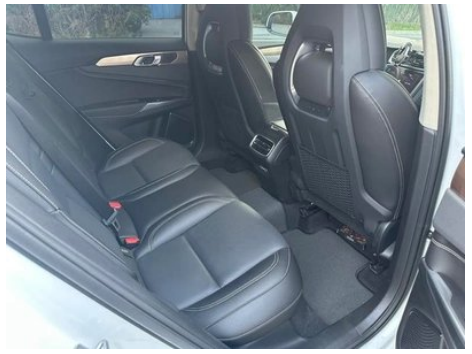

Vehicle Condition

1. Original metal panels and factory paint.

Configuration Information

Model Information

Model Name	Lynk & Co 01 2019 Model 2.0T Two-Wheel Drive Pro Version China VI
Launch Date	2019.04

Basic parameters

Vehicle Class	Compact SUV
Energy Type	Gasoline
Maximum Power (kW)	140
Maximum Torque (N·m)	300