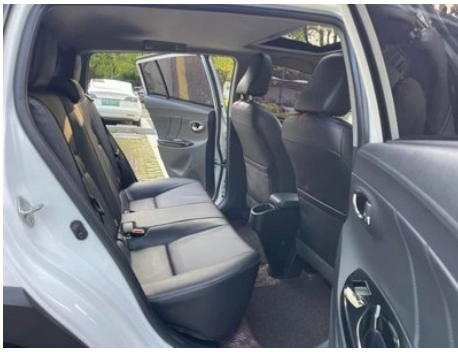

Vehicle Condition

1. Original metal body panels with factory paint.

Configuration Information

Model Information

Model Name	Toyota YARIS L to dazzle 2020 Vibrant X 1.5L CVT Premium Edition
Launch Date	2019.10

Basic parameters

Vehicle Class	Small car
Energy Type	Gasoline
Maximum Power (kW)	81
Maximum Torque (N·m)	138
Transmission	CVT continuously variable transmission (simulates 8 speeds)
Body Type	Hatchback Crossover
Engine	1.5L 110 horsepower L4
Dimensions (L×W×H) (mm)	4160*1720*1520
Official 0-100 km/h Acceleration (s)	11.6
Top Speed (km/h)	-
Curb Weight (kg)	-
Maximum Gross Weight (kg)	-
NEDC Combined Fuel Consumption (L/100km)	5.2

engine

Engine Model	7NR
Displacement (mL)	1496
Displacement (L)	1.5
Induction Type	Natural aspiration
Cylinder Arrangement	L