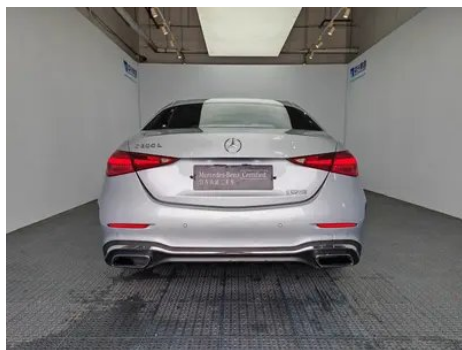

Vehicle Detail Report

Mercedes-Benz C-Class 2022 C 200 L Sports version

Basic Information

Brand	Mercedes-Benz
Mileage	69,300 km
Color	Silver-gray
First Registration	2021-12-01
Transfer Count	0

Vehicle Images

Vehicle Condition

1. Front bumper, Paint repair, Scrape. 2. Rear bumper, Scrape. 3. Right front fender, Paint repair, Body panel repair, Signs of removal.

Configuration Information

Model Information

Model Name	Mercedes-Benz C-Class 2022 C 200 L Sports version
Launch Date	2021.08