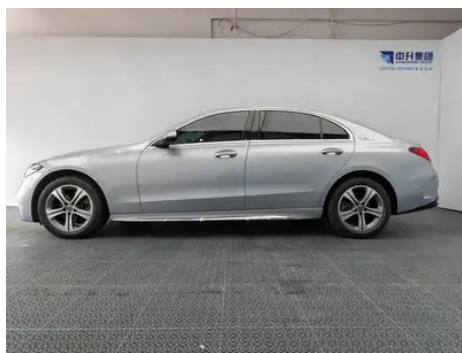

Vehicle Detail Report

Mercedes-Benz C-Class 2022 C 200 L Sports version

Basic Information

Brand	Mercedes-Benz
Mileage	69,300 km
Color	Silver-gray
First Registration	2021-12-01
Transfer Count	0

Vehicle Images

Vehicle Condition

1. Front bumper, Paint repair, Scrape. 2. Rear bumper, Scrape. 3. Right front fender, Paint repair, Body panel repair, Signs of removal.

Configuration Information

Model Information

Model Name	Mercedes-Benz C-Class 2022 C 200 L Sports version
Launch Date	2021.08