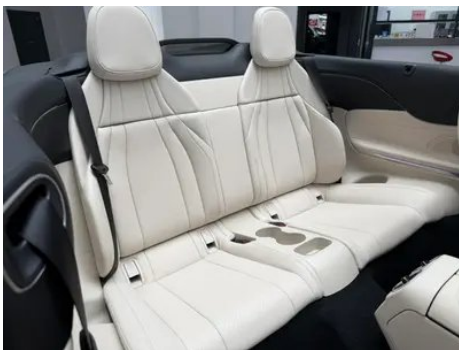

Vehicle Condition

1. Original metal body panels with factory paint.

Configuration Information

Model Information

Model Name	Mercedes-Benz CLE 2026 CLE 260 Convertible Coupe
Launch Date	2025.09

Basic parameters