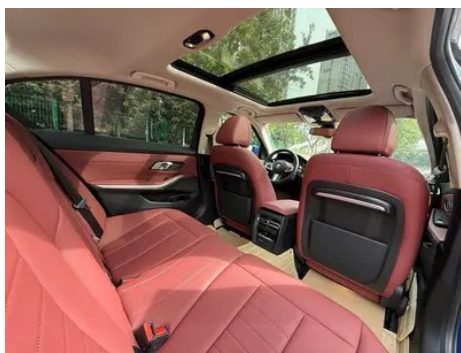

Vehicle Detail Report

BMW 3 Series 2021 Second change 325Li M Sports suit

Basic Information

Brand	BMW
Mileage	68,000 km
Color	Blue
First Registration	2021-08-01
Transfer Count	1

Vehicle Images