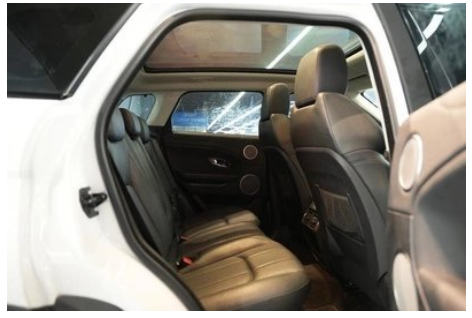

Vehicle Condition

1. Modified.

Configuration Information

Model Information

Model Name	Range Rover Evoque 2018 240PS SE Zhiyao Edition
Launch Date	2017.08

Basic parameters

Vehicle Class	Mid-size SUV
Energy Type	Gasoline
Maximum Power (kW)	177
Maximum Torque (N·m)	340
Transmission	9-gear manual integration
Body Type	SUV
Engine	2.0L 241 hp L4
Dimensions (L×W×H) (mm)	4370*1900*1635
Official 0-100 km/h Acceleration (s)	-
Top Speed (km/h)	-
Curb Weight (kg)	1860
Maximum Gross Weight (kg)	-
NEDC Combined Fuel Consumption (L/100km)	7.2

engine

Engine Model	-
Displacement (mL)	1997
Displacement (L)	2.0
Induction Type	Turbocharging
Cylinder Arrangement	L