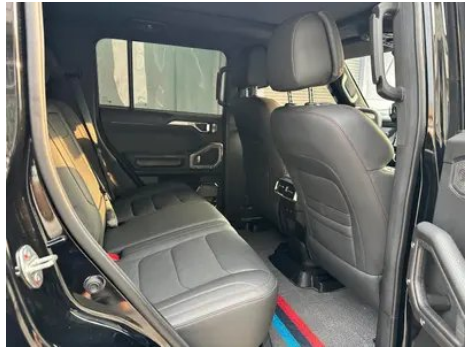

Vehicle Condition

1. Original metal body panels with factory paint.

Configuration Information

Model Information

Model Name	Jetour T2 2023 2.0T Four-wheel drive conquest PRO