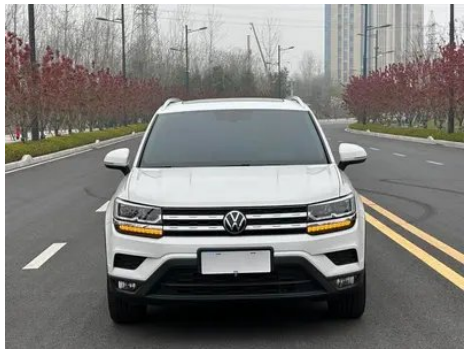

Vehicle Detail Report

Volkswagen Tharu 2022 280TSI Two-wheel drive luxury edition

Basic Information

Brand	Volkswagen
Mileage	22,000 km
Color	White
First Registration	2022-07-01
Transfer Count	0

Vehicle Images