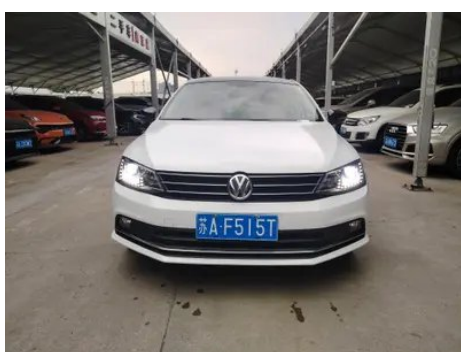

Vehicle Detail Report

Volkswagen Sagitar 2016 230TSI 25 Anniversary Edition

Basic Information

Brand	Volkswagen
Mileage	110,000 km
Color	White
First Registration	2016-08-01
Transfer Count	0

Vehicle Images

Vehicle Condition

Configuration Information

Model Information

Model Name	Volkswagen Sagitar 2016 230TSI 25 Anniversary Edition
Launch Date	2016.05

Basic parameters

Vehicle Class	compact car
Energy Type	Gasoline
Maximum Power (kW)	96
Maximum Torque (N·m)	225
Transmission	7-speed dry dual clutch
Body Type	Sedan
Engine	1.4T 131 horsepower L4
Dimensions (L×W×H) (mm)	4655*1780*1453