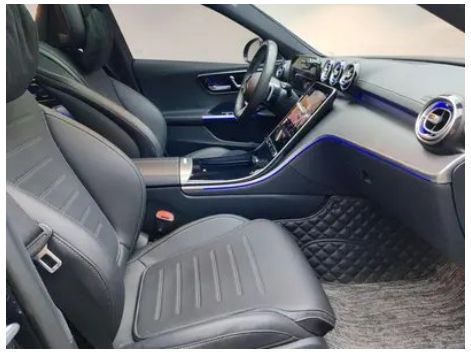

Vehicle Condition

1. Right rear quarter panel, Deformation.

Configuration Information

Model Information

Model Name	Mercedes-Benz C-Class 2023 C 260 L Hao Night Sports Edition
Launch Date	2022.09

Basic parameters

Vehicle Class	Mid-size car
Energy Type	Gasoline + 48V Mild Hybrid System
Maximum Power (kW)	150
Maximum Torque (N·m)	300
Transmission	9-gear manual integration
Body Type	Sedan
Engine	1.5L 204 hp L4
Dimensions (L×W×H) (mm)	4882*1820*1461
Official 0-100 km/h Acceleration (s)	7.7
Top Speed (km/h)	236
Curb Weight (kg)	1740
Maximum Gross Weight (kg)	2260
WLTP Combined Fuel Consumption (L/100km)	6.35

engine

Engine Model	254 915
Displacement (mL)	1496
Displacement (L)	1.5
Induction Type	Turbocharging
Cylinder Arrangement	L