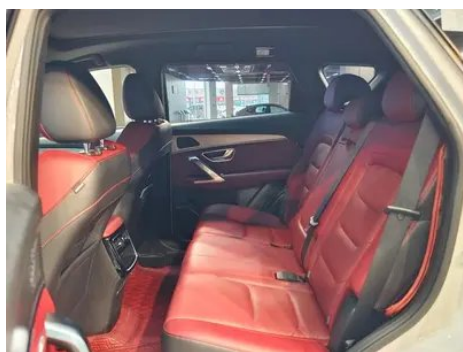

Vehicle Condition

1. Left rocker panel, Scratch damage. 2. Driver's seat rails and frame, Signs of removal. 3. Front passenger seat rails and frame, Signs of removal.

Configuration Information

Model Information

Model Name	Jetour X70 PLUS 2021 Zhuge 1.6T DCT Wuhou 7 seat
Launch Date	2021.04

Basic parameters

Vehicle Class	Mid-size SUV
Energy Type	Gasoline
Maximum Power (kW)	145
Maximum Torque (N·m)	290
Transmission	7-speed wet dual-clutch
Body Type	SUV
Engine	1.6T 197 horsepower L4
Dimensions (L×W×H) (mm)	4749*1900*1720
Official 0-100 km/h Acceleration (s)	-
Top Speed (km/h)	185
Curb Weight (kg)	-
Maximum Gross Weight (kg)	-
NEDC Combined Fuel Consumption (L/100km)	8.1

engine

Engine Model	SQRF4J16
Displacement (mL)	1598
Displacement (L)	1.6
Induction Type	Turbocharging
Cylinder Arrangement	L