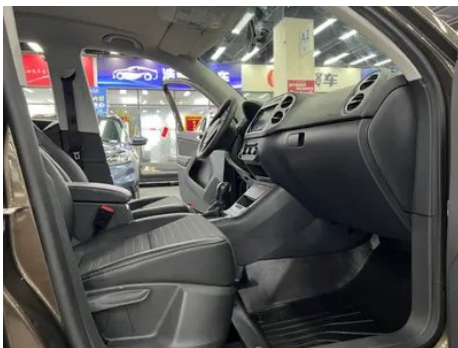

Vehicle Detail Report

Volkswagen Tiguan 2016 280TSI Automatic Two-Drive Silk Road Fashion Edition

Basic Information

Brand	Volkswagen
Mileage	52,000 km
Color	Coffee color
First Registration	2017-10-01
Transfer Count	0

Vehicle Images

Vehicle Condition

1. Radiator support, Crack. 2. Left rocker panel, Scratch damage. 3. Right rocker panel, Scratch damage, Inner-side deformation. 4. Inner side of right C-pillar, Scratch.