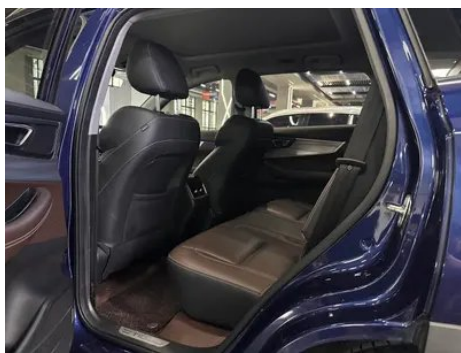

Vehicle Detail Report

Chery Tiggo 8 2020 Restyling 290TGDI Auto Premium Edition

Basic Information

Brand	Chery
Mileage	85,000 km
Color	Blue
First Registration	2021-07-01
Transfer Count	0

Vehicle Images