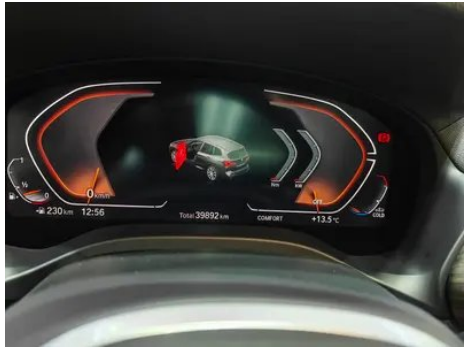

Vehicle Detail Report

BMW X3 2023 xDrive30i Leading Type M Obsidian Night Suit

Basic Information

Brand	BMW
Mileage	39,000 km
Color	White
First Registration	2024-02-01
Transfer Count	0

Vehicle Images