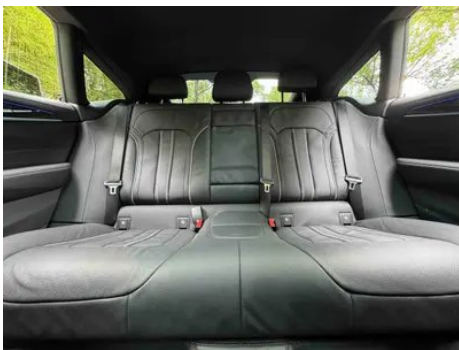

Vehicle Detail Report

BMW 6 Series GT 2022 630i M Sports suit

Basic Information

Brand	BMW
Mileage	17,000 km
Color	White
First Registration	2024-07-01
Transfer Count	0

Vehicle Images

Vehicle Condition

1. Driver's seat rails and frame, Signs of removal. 2. Front passenger seat rails and frame, Signs of removal.