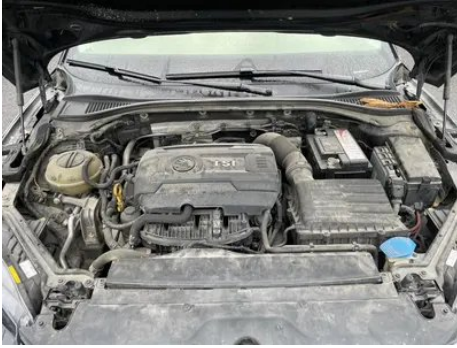

Vehicle Detail Report

Skoda Superb 2016 TSI330 DSG Line Creation Edition

Basic Information

Brand	Skoda
Mileage	86,000 km
Color	Black
First Registration	2018-04-01
Transfer Count	0

Vehicle Images

Vehicle Condition