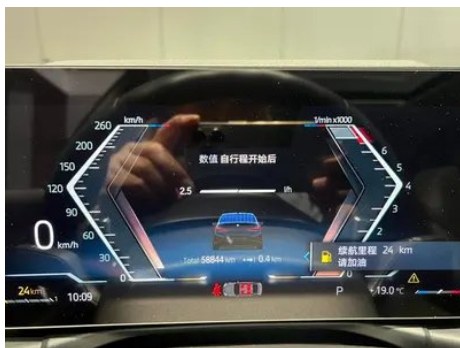

Vehicle Detail Report

BMW 3 Series 2023 325Li M Sports Night Suit

Basic Information

Brand	BMW
Mileage	58,000 km
Color	Black
First Registration	2023-05-01
Transfer Count	1

Vehicle Images