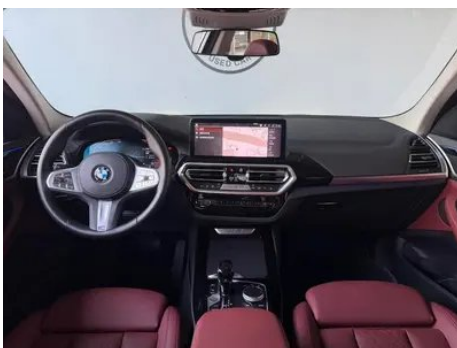

Vehicle Detail Report

BMW X3 2022 xDrive25i M Sports suit

Basic Information

Brand	BMW
Mileage	42,000 km
Color	Black
First Registration	2022-11-01
Transfer Count	0

Vehicle Images

Vehicle Condition

1. Right rear quarter panel, Scratch.

Intelligent configuration

Connected Car Services	•
OTA Updates	•
4G/5G Network	•4G
Mobile APP remote function	• Door control; • Vehicle startup; • Air conditioning control; • Vehicle condition inquiry/diagnosis; • Vehicle location/vehicle search; • Vehicle owner service (searching for charging piles, gas stations, parking lots, etc.); • Appointment maintenance/repair
Wi-Fi hotspots	○