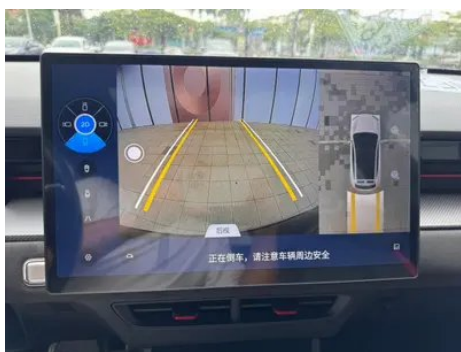

Vehicle Condition

1. Left rear quarter panel, Paint repair, Body panel repair.

Configuration Information

Model Information

Model Name	Jetour Dasheng 2023 1.6T DCT King MAX
Launch Date	2023.04

Basic parameters

Vehicle Class	Compact SUV
Energy Type	Gasoline
Maximum Power (kW)	145
Maximum Torque (N·m)	290
Transmission	7-speed wet dual-clutch
Body Type	SUV
Engine	1.6T 197 horsepower L4
Dimensions (L×W×H) (mm)	4590*1900*1685
Official 0-100 km/h Acceleration (s)	-
Top Speed (km/h)	180
Curb Weight (kg)	1580
Maximum Gross Weight (kg)	2000
WLTP Combined Fuel Consumption (L/100km)	7.7
First Owner Warranty Policy	Lifetime Warranty/Non-operational (Liability Exemption Terms Subject to Official)

engine

Engine Model	SQRF4J16
Displacement (mL)	1598
Displacement (L)	1.6