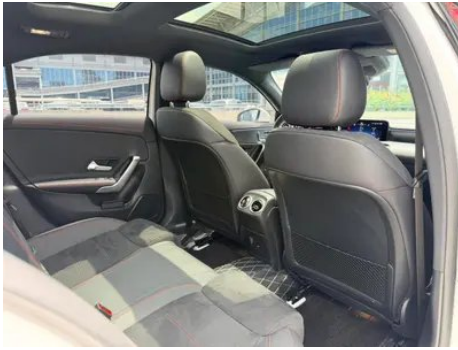

Vehicle Condition

1. Inner side of left B-pillar, Scratch. 2. Driver's seat rails and frame, Signs of removal.

Configuration Information

Model Information