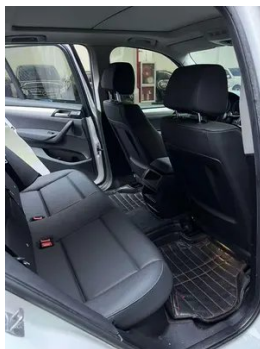

Vehicle Detail Report

BMW X3 2016 sDrive20i

Basic Information

Brand	BMW
Mileage	109,000 km
Color	White
First Registration	2017-08-01
Transfer Count	0

Vehicle Images