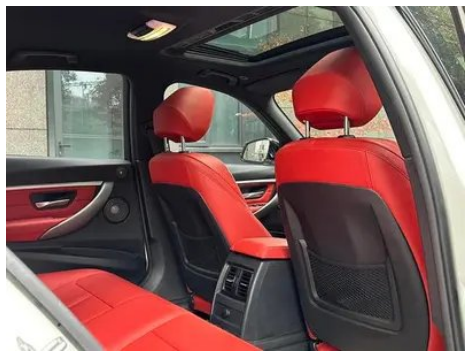

Vehicle Detail Report

BMW 3 Series 2019 320i M Sports Obsidian Night Edition

Basic Information

Brand	BMW
Mileage	68,000 km
Color	White
First Registration	2019-02-01
Transfer Count	1

Vehicle Images