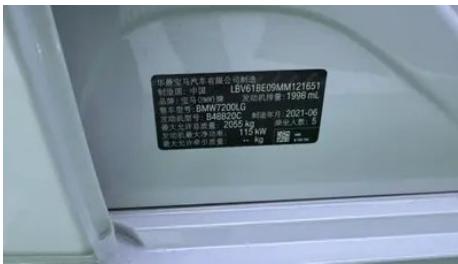

Vehicle Detail Report

BMW 3 Series 2022 320Li M Sports suit

Basic Information

Brand	BMW
Mileage	50,600 km
Color	White
First Registration	2021-07-01
Transfer Count	0

Vehicle Images

Vehicle Condition

1. Original metal body panels with factory paint.

Basic parameters (continued)

Transmission	8-gear manual integration
Body Type	Sedan
Engine	2.0T 156 horsepower L4
Dimensions (L×W×H) (mm)	4829*1827*1463
Official 0-100 km/h Acceleration (s)	9.1
Top Speed (km/h)	226
Curb Weight (kg)	1610
Maximum Gross Weight (kg)	2055
NEDC Combined Fuel Consumption (L/100km)	6
WLTP Combined Fuel Consumption (L/100km)	6.8