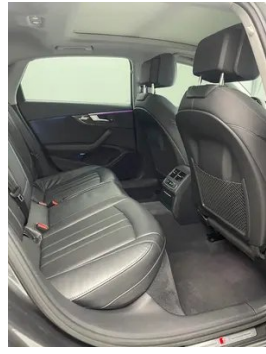

Vehicle Detail Report

Audi A4L 2022 40 TFSI Deluxe Dynamic

Basic Information

Brand	Audi
Mileage	58,000 km
Color	Dark gray
First Registration	2022-08-01
Transfer Count	0

Vehicle Images

Vehicle Condition

1. Left rocker panel, Outer-side deformation.