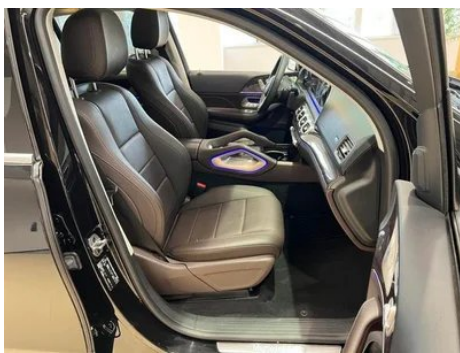

Vehicle Detail Report

Mercedes-Benz GLE (Imported) 2021 GLE 350 4MATIC Fashionable

Basic Information

Brand	Mercedes-Benz
Mileage	108,000 km
Color	Black
First Registration	2021-08-01
Transfer Count	1

Vehicle Images