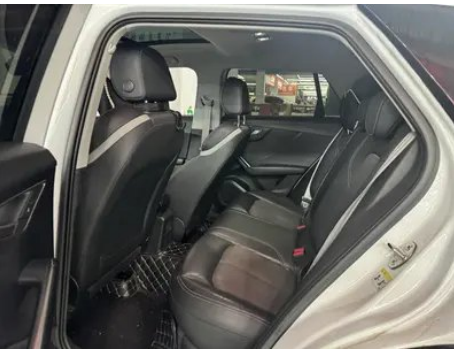

Vehicle Detail Report

Audi Q2L 2021 35TFSI Fashion dynamic type

Basic Information

Brand	Audi
Mileage	71,000 km
Color	White
First Registration	2021-08-01
Transfer Count	0

Vehicle Images

Vehicle Condition

1. Original metal body panels with factory paint.