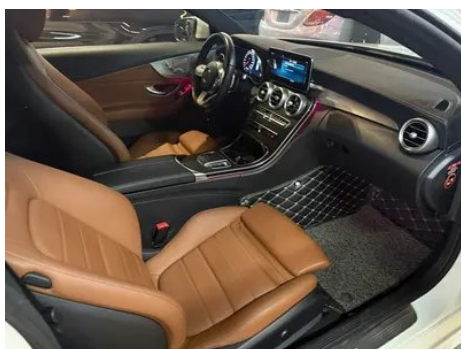

Vehicle Detail Report

Mercedes-Benz C-Class 2021 C 260 Coupe

Basic Information

Brand	Mercedes-Benz
Mileage	29,000 km
Color	White
First Registration	2021-08-01
Transfer Count	0

Vehicle Images