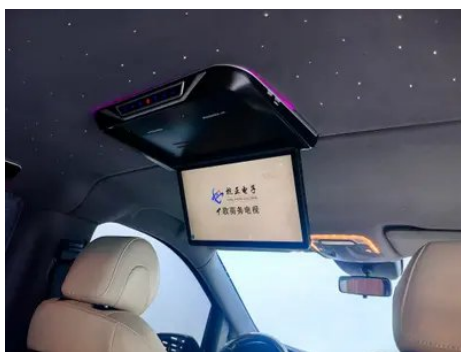

Vehicle Detail Report

Mercedes-Benz Vito 2021 2.0T Elite Edition 7 seat

Basic Information

Brand	Mercedes-Benz
Mileage	62,000 km
Color	Black
First Registration	2022-09-01
Transfer Count	0

Vehicle Images

Vehicle Condition