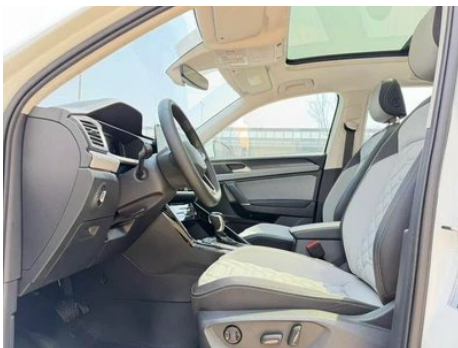

Vehicle Images

Vehicle Condition

1. Original metal body panels with factory paint.

Configuration Information

Model Information

Model Name	Tayron 2024 330TSI Front-Wheel Drive Luxury Plus Advanced Model
Launch Date	2023.10