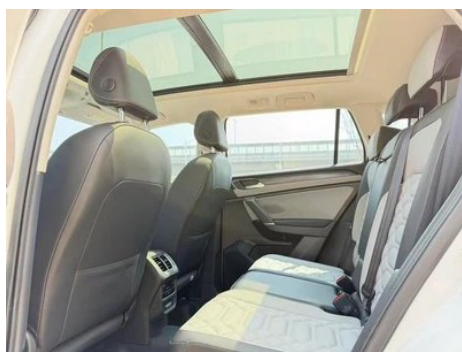

Vehicle Images

Vehicle Condition

1. Original metal body panels with factory paint.

Configuration Information

Model Information

Model Name	Tayron 2024 330TSI Front-Wheel Drive Luxury Plus Advanced Model
Launch Date	2023.10